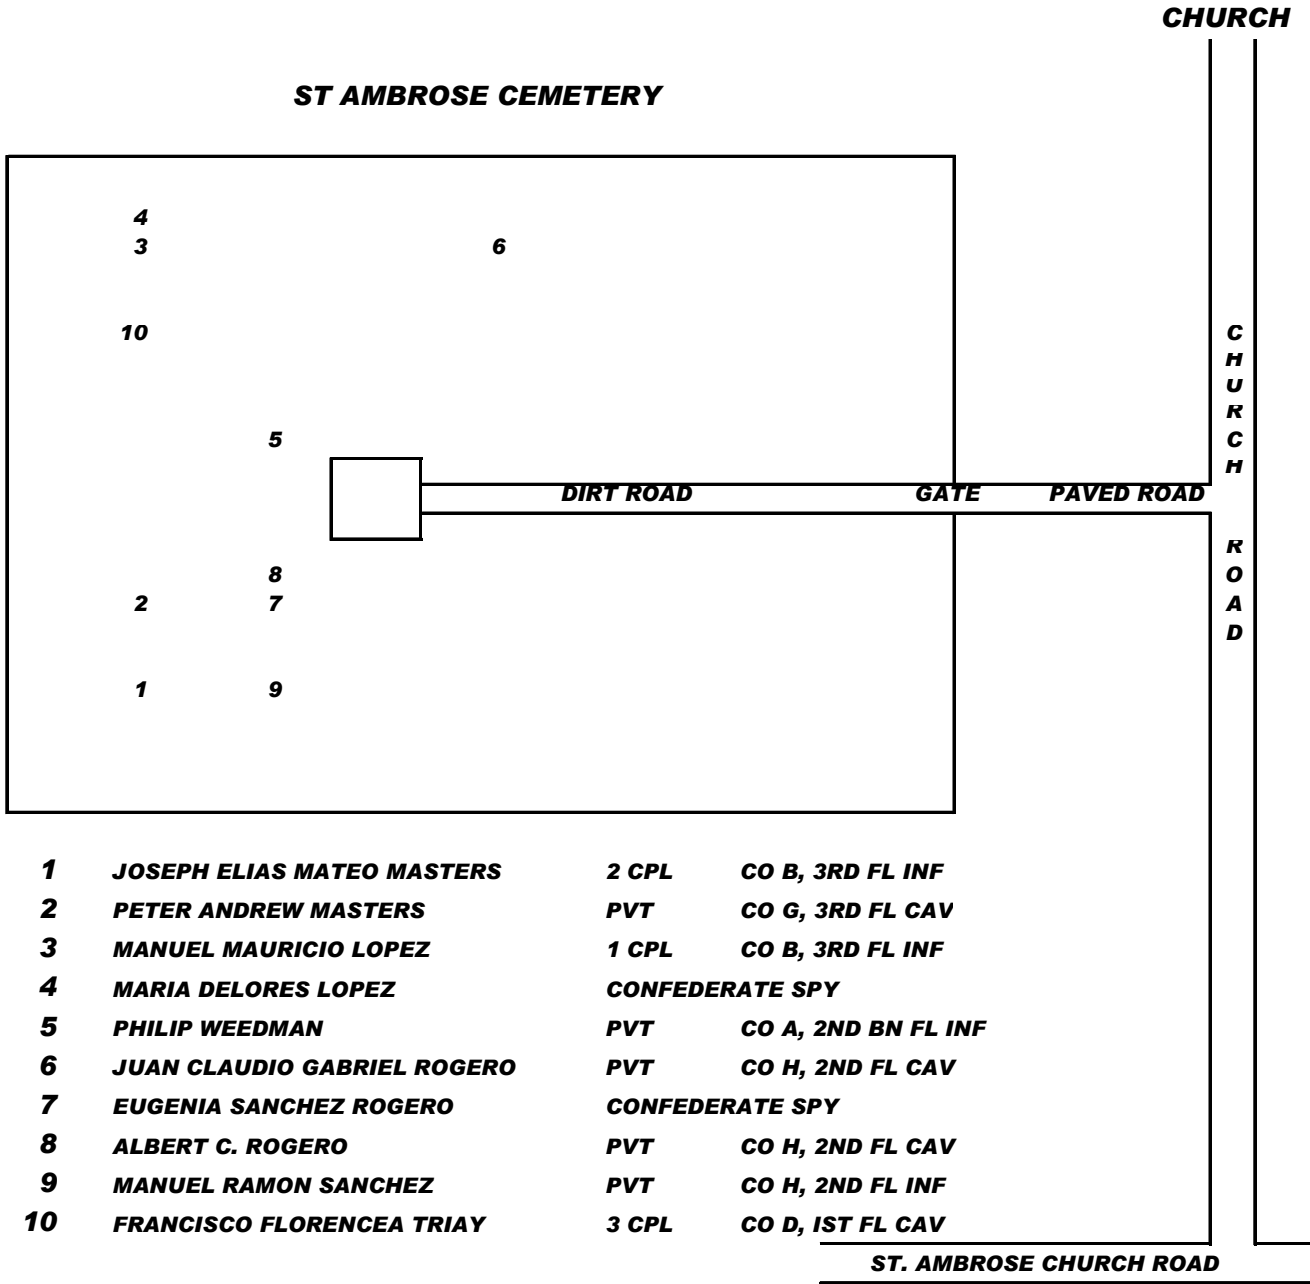

ST. AMBROSE CEMETERY

1	JOSEPH ELIAS MATEO MASTERS	2 CPL	CO B, 3RD FL INF
2	PETER ANDREW MASTERS	PVT	CO G, 3RD FL CAV
3	MANUEL MAURICIO LOPEZ	1 CPL	CO B, 3RD FL INF
4	MARIA DELORES LOPEZ		CONFEDERATE SPY
5	PHILIP WEEDMAN	PVT	CO A, 2ND BN FL INF
6	JUAN CLAUDIO GABRIEL ROGERO	PVT	CO H, 2ND FL CAV
7	EUGENIA SANCHEZ ROGERO		CONFEDERATE SPY
8	ALBERT C. ROGERO	PVT	CO H, 2ND FL CAV
9	MANUEL RAMON SANCHEZ	PVT	CO H, 2ND FL INF
10	FRANCISCO FLORENCEA TRIAY	3 CPL	CO D, 1ST FL CAV