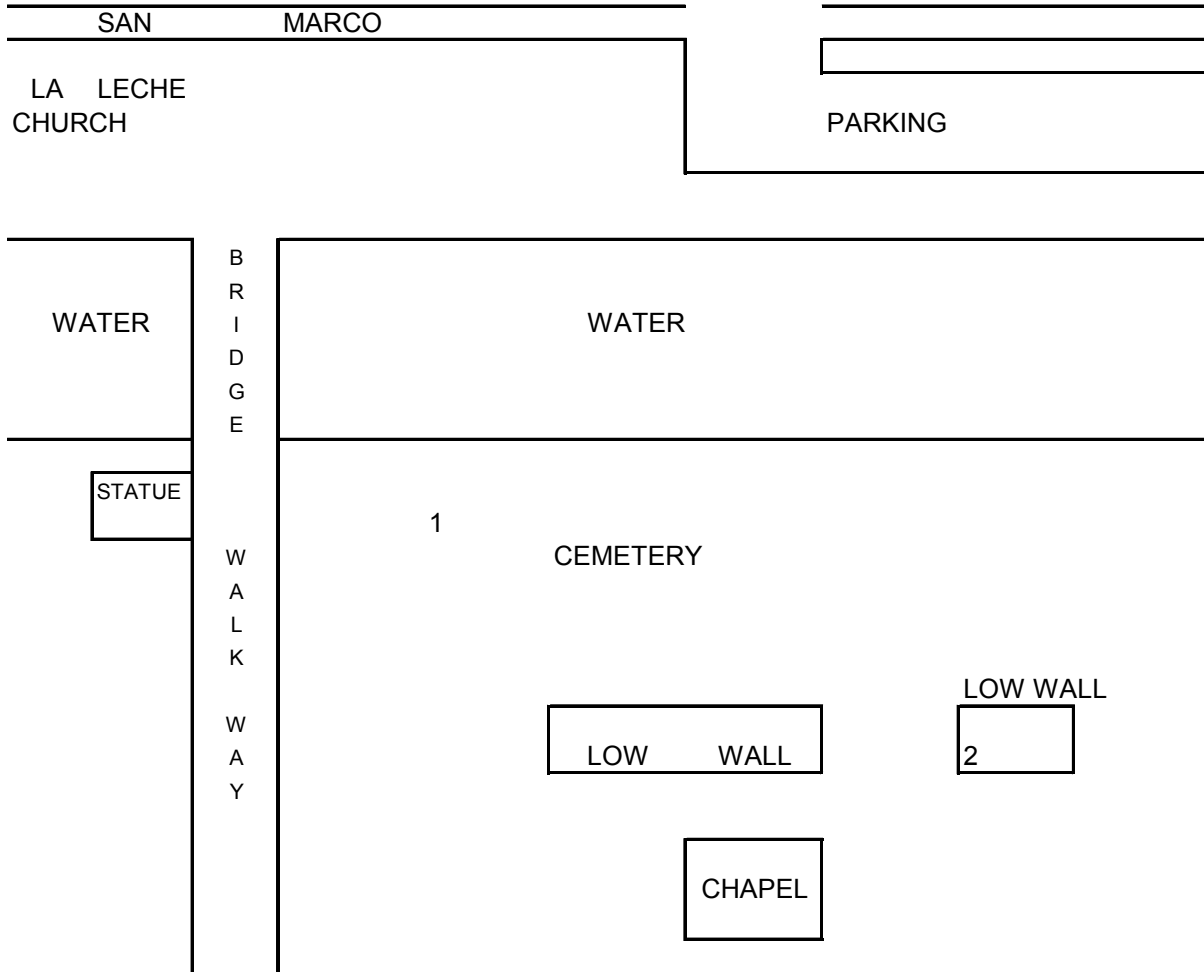

LA LECHE CEMETERY

1	WILLIAM ANDREAU	PVT	CO D, 8TH FL INF REG
2	JOHN H. MICKLER	CPT	CO E, 11TH SC INF REG